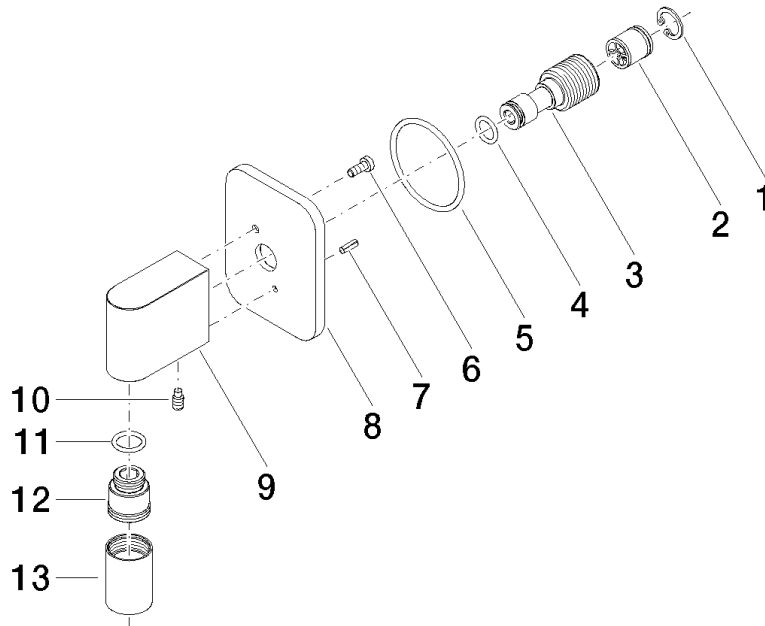

28 450 845

- 3/8" shower outlet
- rosette 60 x 78 mm
- 1/2" connection

Intrinsic protection against back flow.

	Brushed Platinum	28 450 845-06
	Chrome	28 450 845-00
	Dark Chrome	28 450 845-19
	Brushed Light Gold	28 450 845-27
	Matte Black	28 450 845-33
	Brushed Chrome	28 450 845-93
	Brushed Dark Platinum	28 450 845-99

Recommended miscellaneous

- Concealed wall elbow -** 35 085 970 90
- max. recess depth 163 mm
 - min. recess depth 90 mm

28 450 845

mm [inches]

Flow rate chart

Certificates

IAPMO_4976 (5). WRAS_2310091.

28 450 845

Spare parts list

No.	Item Number	Name	Quantity used	Delivery time
1	09 16 01 014 90	ring	1	2
2	90 23 01 141 00 90	back-flow preventer	1	2
3	09 24 03 116 20 90	nipple	1	2
4	09 14 10 008 90	seal	1	2
5	09 14 10 142 90	seal	1	2
6	09 30 30 054 90	screw	1	2
7	09 31 11 026 90	pin	1	2
8	09 27 84 021-06	rosette	1	10
9	09 11 03 046-06	connection	1	10
10	09 31 11 005 90	pin	1	2
11	90 14 10 077 00 90	seal	1	2
12	09 24 03 107 20 90	nipple	1	2
13	90 21 02 069 00-06	cover	1	10